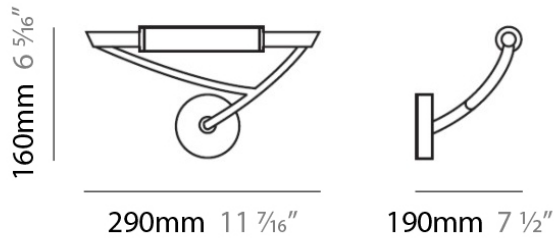

PROJECT	
TYPE	
NOTES	
QUANTITY	
DATE	

WINGS SURFACE

D83035

GENERAL

Series: Wings
Brand: Panzeri
Division: Design
Mounting Type: Surface
Mounting Location: Wall
Subcategory: Ambient

PHYSICAL

Shape: Abstract
Length (mm): 290
Length (in): 11 1/2
Height (mm): 160
Height (in): 6 1/4
Extension (mm): 190
Extension (in): 7 1/2
Light Distribution: Omnidirectional
Weight (kg): 1.23
Weight (lbs): 2.7
Diffuser: Matte White Printed Pyrex
Fixture Finish: Chrome
Fixture Material: Metal

ELECTRICAL

Number of Lamps: 1
Lamp Type: LED Retrofit
Lamp Shape: T3
Bulb Included: Bulb Not Included
Total Output Wattage (W): 20
Max. Wattage Per Lamp (W): 20
Lamp Base: RSC
Input Voltage (V): 120

LED

OPTICAL

RATINGS AND CERTIFICATIONS

Certified By: CSA Certified to UL and CSA Standards
IP rating: IP20