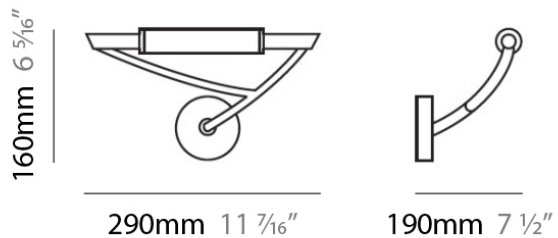

WINGS SURFACE

D83036

GENERAL

Series: Wings _____
Brand: Panzeri _____
Division: Design _____
Mounting Type: Surface _____
Mounting Location: Wall _____
Subcategory: Ambient _____

PHYSICAL

Shape: Abstract _____
Length (mm): 290 _____
Length (in): 11 ½ _____
Height (mm): 160 _____
Height (in): 6 ¼ _____
Extension (mm): 190 _____
Extension (in): 7 ½ _____
Light Distribution: Omnidirectional _____
Weight (kg): 1.23 _____
Weight (lbs): 2.7 _____
Diffuser: Matte White Printed Pyrex _____
Fixture Finish: Metallic Gray _____
Fixture Material: Metal _____

ELECTRICAL

Number of Lamps: 1 _____
Lamp Type: LED Retrofit / Halogen _____
Lamp Shape: T3 _____
Bulb Included: Bulb Not Included _____
Total Output Wattage (W): 28 / 200 _____
Max. Wattage Per Lamp (W): 28 / 200 _____
Lamp Base: RSC _____
Input Voltage (V): 120 _____

LED

OPTICAL

RATINGS AND CERTIFICATIONS

Certified By: CSA Certified to UL and CSA Standards _____
IP rating: IP20 _____